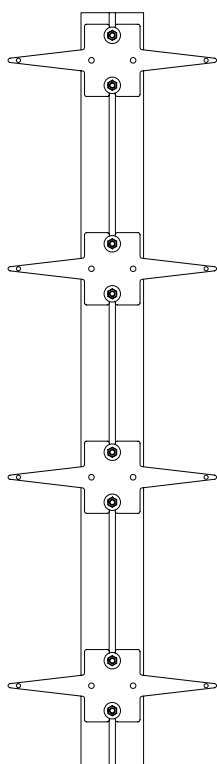

## Dasoleil montage med gavel

Gavel 0°

Gavel 15°

Gavel 30°

Gavel 45°